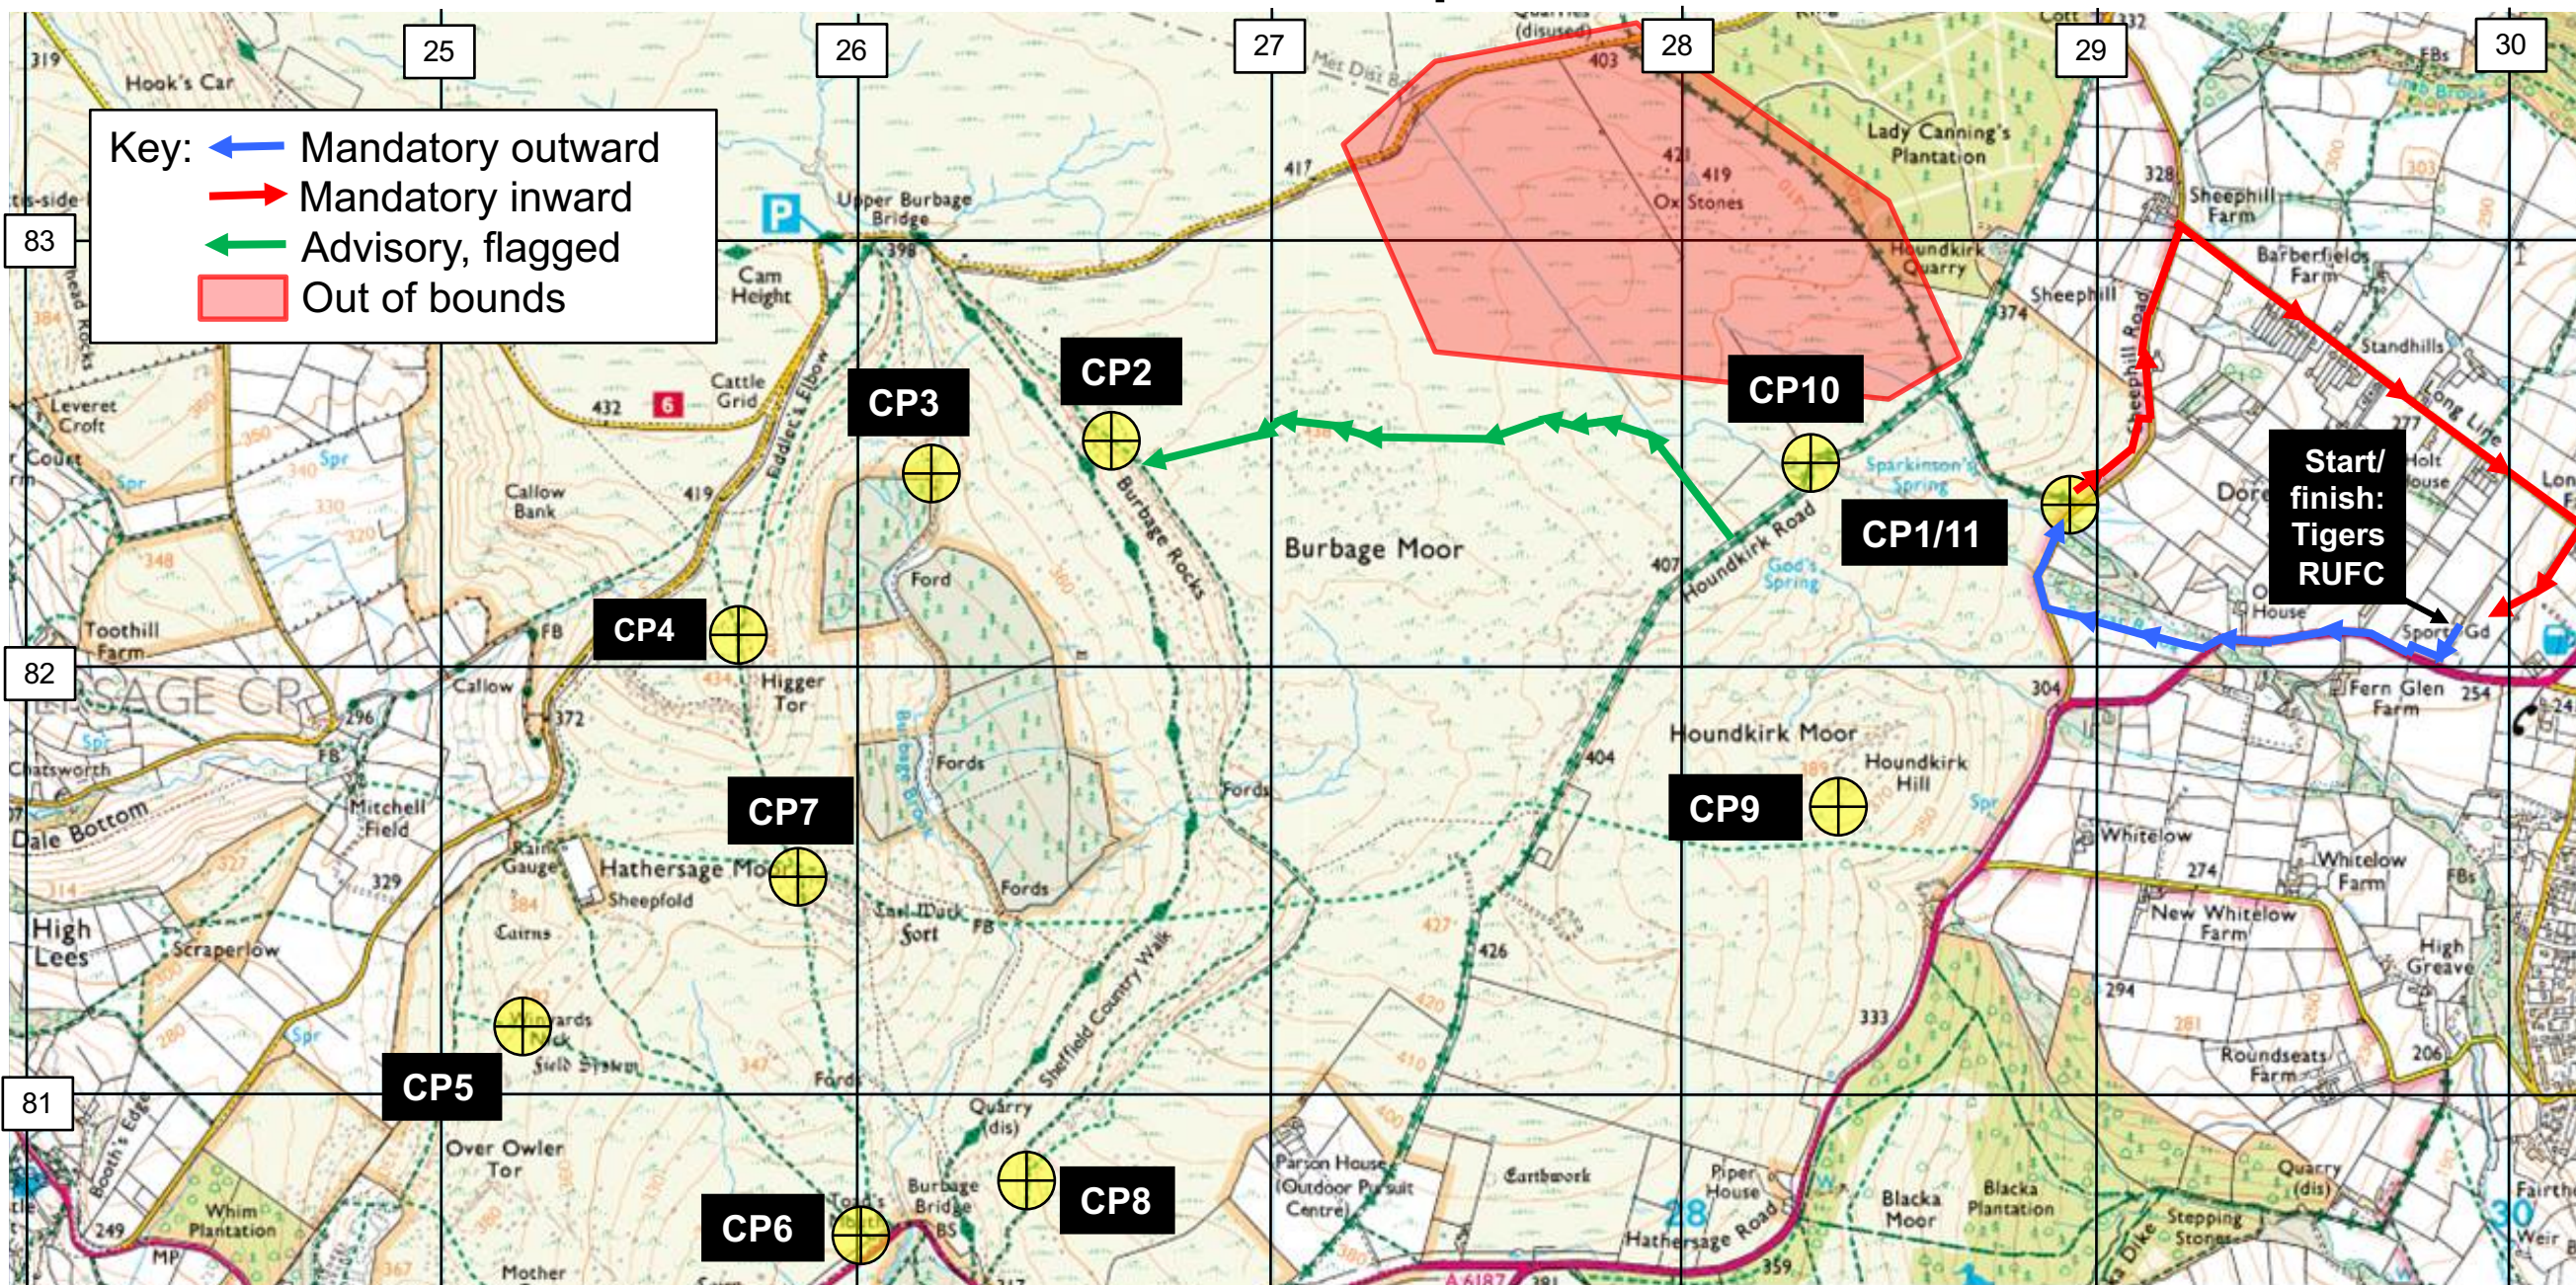

# 32<sup>nd</sup> TIGGER TOR FELL RACE 11:00am Sunday 29<sup>th</sup> January 2017

## Route map

No.	Location	Map ref
CP1 & 11	Fell Gate	289823
CP2	Burbage Rocks	266826
CP3	Corner of Woods	262824
CP4	Higger Tor North Summit	257821
CP5	Winyards Nick	252812

No.	Location	Map ref
CP6	Road Stile Toads Mouth Rock	260806
CP7	Carl Wark North	258815
CP8	Stone Trough	264808
CP9	Houndkirk Hill	283817
CP10	Bridge Houndkirk Road	283824